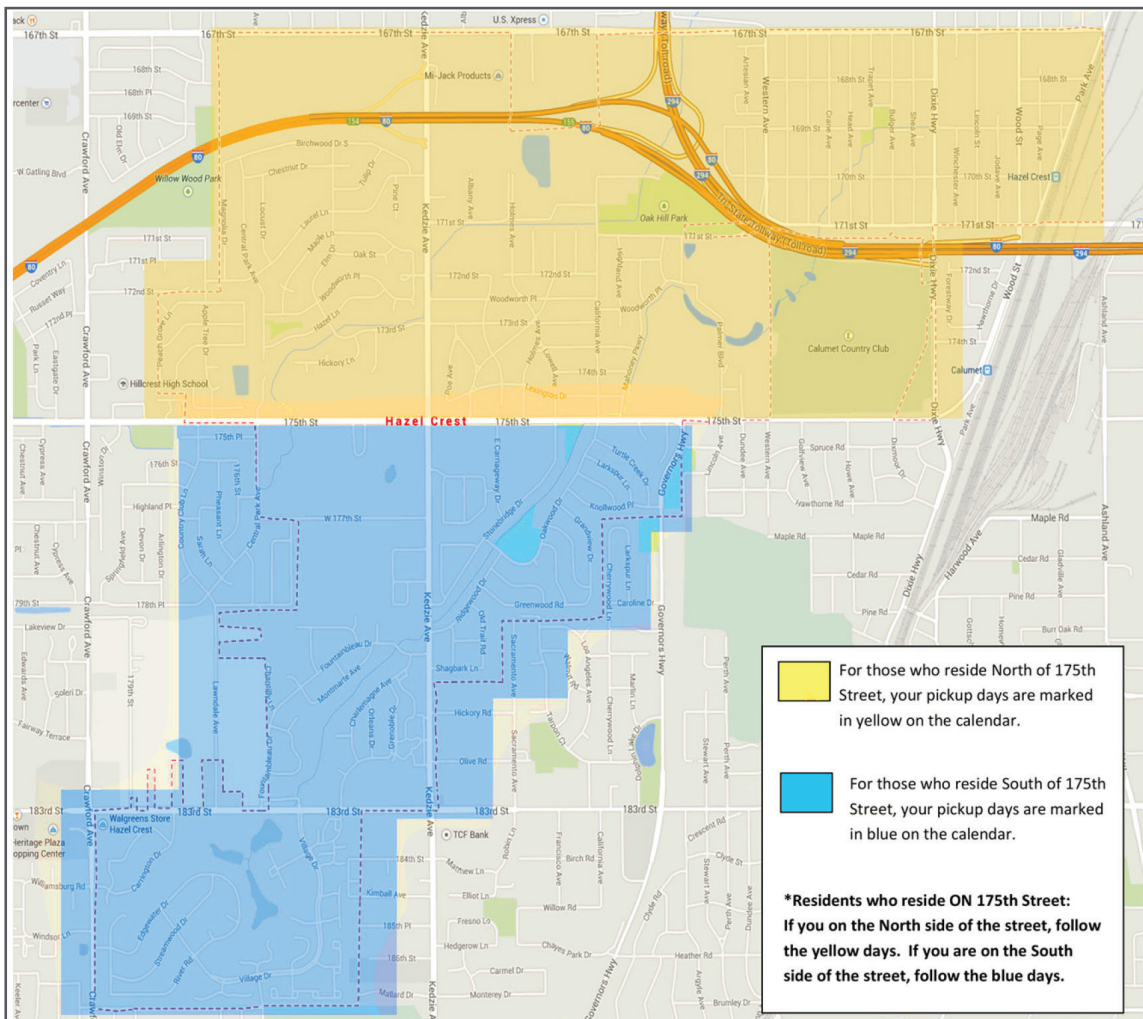

JULY						
S	M	T	W	T	F	S
4	5	6	7	8	9	10
11	12	13	14	15	16	17
18	19	20	21	22	23	24
25	26	27	28	29	30	31

AUGUST						
S	M	T	W	T	F	S
1	2	3	4	5	6	7
8	9	10	11	12	13	14
15	16	17	18	19	20	21
22	23	24	25	26	27	28
29	30	31				

SEPTEMBER						
S	M	T	W	T	F	S
5	6	7	8	9	10	11
12	13	14	15	16	17	18
19	20	21	22	23	24	25
26	27	28	29	30		

OCTOBER						
S	M	T	W	T	F	S
3	4	5	6	7	8	9
10	11	12	13	14	15	16
17	18	19	20	21	22	23
24	25	26	27	28	29	30
31						

NOVEMBER						
S	M	T	W	T	F	S
7	8	9	10	11	12	13
14	15	16	17	18	19	20
21	22	23	24	25	26	27
28	29	30				

DECEMBER						
S	M	T	W	T	F	S
5	6	7	8	9	10	11
12	13	14	15	16	17	18
19	20	21	22	23	24	25
26	27	28	29	30	31	

Please use this color-coded map to determine your recycling pick up day.

Holidays are marked with **Pink** squares. Pick ups that fall **ON** or **AFTER** the holiday will be delayed one day that week **ONLY**. Because the Independence Day holiday falls on a Sunday, we will observe it on Monday, July 5th. All pick ups will be delayed one day that week.