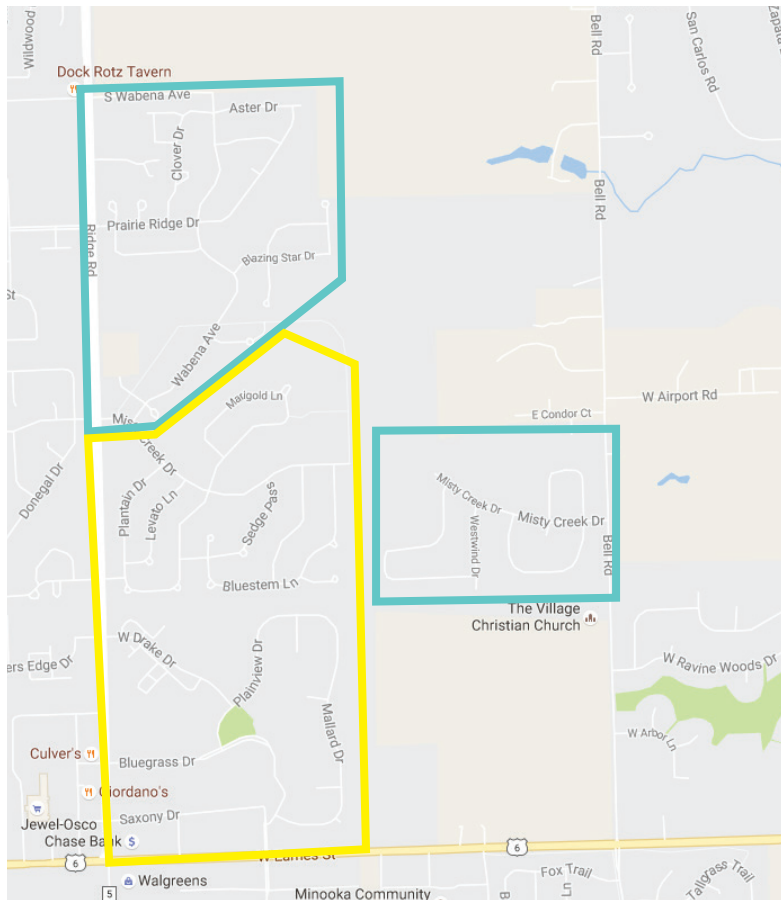

JUNE						
S	M	T	W	T	F	S
			1	2	3	4
5	6	7	8	9	10	11
12	13	14	15	16	17	18
19	20	21	22	23	24	25
26	27	28	29	30		

JULY						
S	M	T	W	T	F	S
					1	2
3	4	5	6	7	8	9
10	11	12	13	14	15	16
17	18	19	20	21	22	23
24	25	26	27	28	29	30
31						

AUGUST						
S	M	T	W	T	F	S
	1	2	3	4	5	6
7	8	9	10	11	12	13
14	15	16	17	18	19	20
21	22	23	24	25	26	27
28	29	30	31			

SEPTEMBER						
S	M	T	W	T	F	S
				1	2	3
4	5	6	7	8	9	10
11	12	13	14	15	16	17
18	19	20	21	22	23	24
25	26	27	28	29	30	

DECEMBER						
S	M	T	W	T	F	S
				1	2	3
4	5	6	7	8	9	10
11	12	13	14	15	16	17
18	19	20	21	22	23	24
25	26	27	28	29	30	31

Please use this color-coded map to determine your recycling pick up day.

Holidays are marked with **Pink** squares. Pick ups that fall ON or AFTER the holiday will be delayed one day that week ONLY.