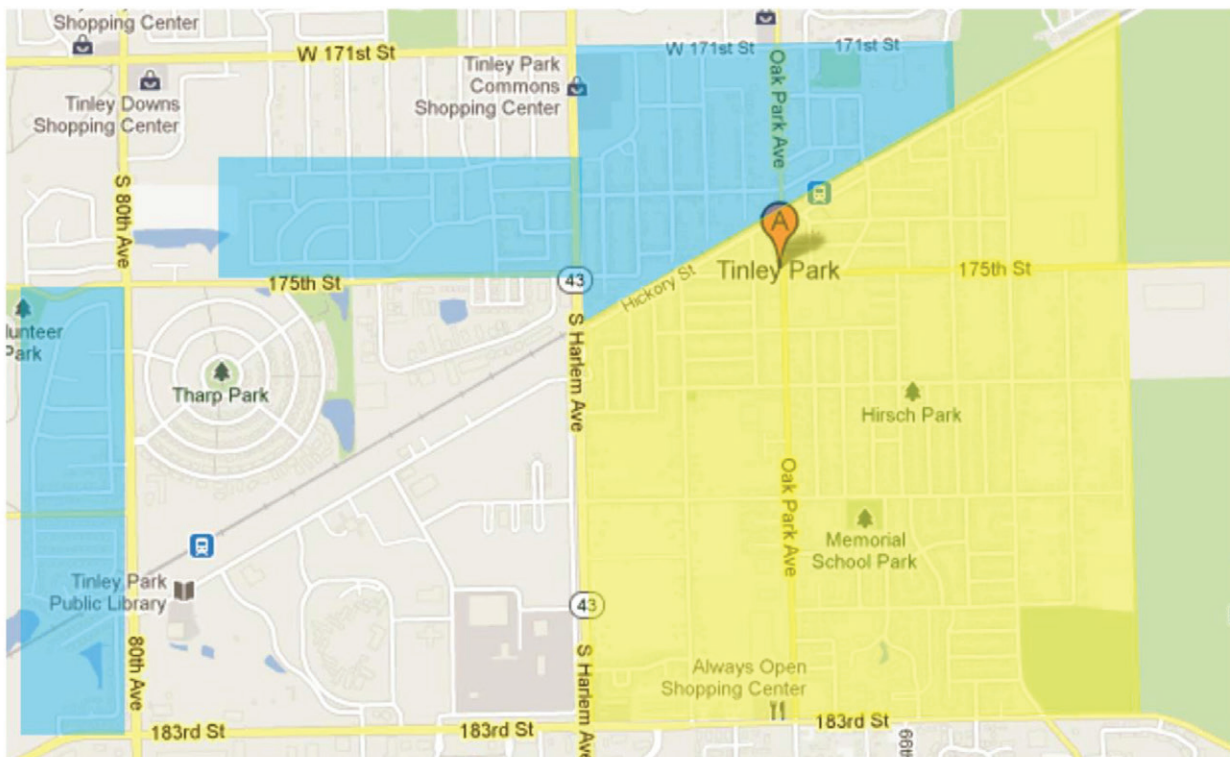

MARCH						
S	M	T	W	T	F	S
		1	2	3	4	5
6	7	8	9	10	11	12
13	14	15	16	17	18	19
20	21	22	23	24	25	26
27	28	29	30	31		

APRIL						
S	M	T	W	T	F	S
					1	2
3	4	5	6	7	8	9
10	11	12	13	14	15	16
17	18	19	20	21	22	23
24	25	26	27	28	29	30

MAY						
S	M	T	W	T	F	S
1	2	3	4	5	6	7
8	9	10	11	12	13	14
15	16	17	18	19	20	21
22	23	24	25	26	27	28
29	30	31				

JUNE						
S	M	T	W	T	F	S
		1	2	3	4	
5	6	7	8	9	10	11
12	13	14	15	16	17	18
19	20	21	22	23	24	25
26	27	28	29	30		

JULY						
S	M	T	W	T	F	S
					1	2
3	4	5	6	7	8	9
10	11	12	13	14	15	16
17	18	19	20	21	22	23
24	25	26	27	28	29	30
31						

AUGUST						
S	M	T	W	T	F	S
	1	2	3	4	5	6
7	8	9	10	11	12	13
14	15	16	17	18	19	20
21	22	23	24	25	26	27
28	29	30	31			

SEPTEMBER						
S	M	T	W	T	F	S
				1	2	3
4	5	6	7	8	9	10
11	12	13	14	15	16	17
18	19	20	21	22	23	24
25	26	27	28	29	30	

OCTOBER						
S	M	T	W	T	F	S
						1
2	3	4	5	6	7	8
9	10	11	12	13	14	15
16	17	18	19	20	21	22
23	24	25	26	27	28	29
30	31					

NOVEMBER						
S	M	T	W	T	F	S
		1	2	3	4	5
6	7	8	9	10	11	12
13	14	15	16	17	18	19
20	21	22	23	24	25	26
27	28	29	30			

DECEMBER						
S	M	T	W	T	F	S
				1	2	3
4	5	6	7	8	9	10
11	12	13	14	15	16	17
18	19	20	21	22	23	24
25	26	27	28	29	30	31

For residents who reside SOUTH of the train tracks, your pickup days are marked in YELLOW. Please follow this every other week schedule.

For residents who reside NORTH of the train tracks, your pickup days are marked in BLUE. Please follow this every other week schedule.

*This also includes one small section south of the tracks including Killarney Ct, Tralee Trail, Abbey Rd, Abby Ct and Cork Rd.

Holidays are marked with **Pink** squares. Pick ups that fall ON or AFTER the holiday will be delayed one day that week ONLY. Because Christmas Day falls on a Sunday, we will observe it on Monday, December 26th. All pick ups will be delayed one day that week.

Homewood Disposal
NuWay Disposal
Star Disposal
Kankakee Disposal

www.mydisposal.com/recycling-basics