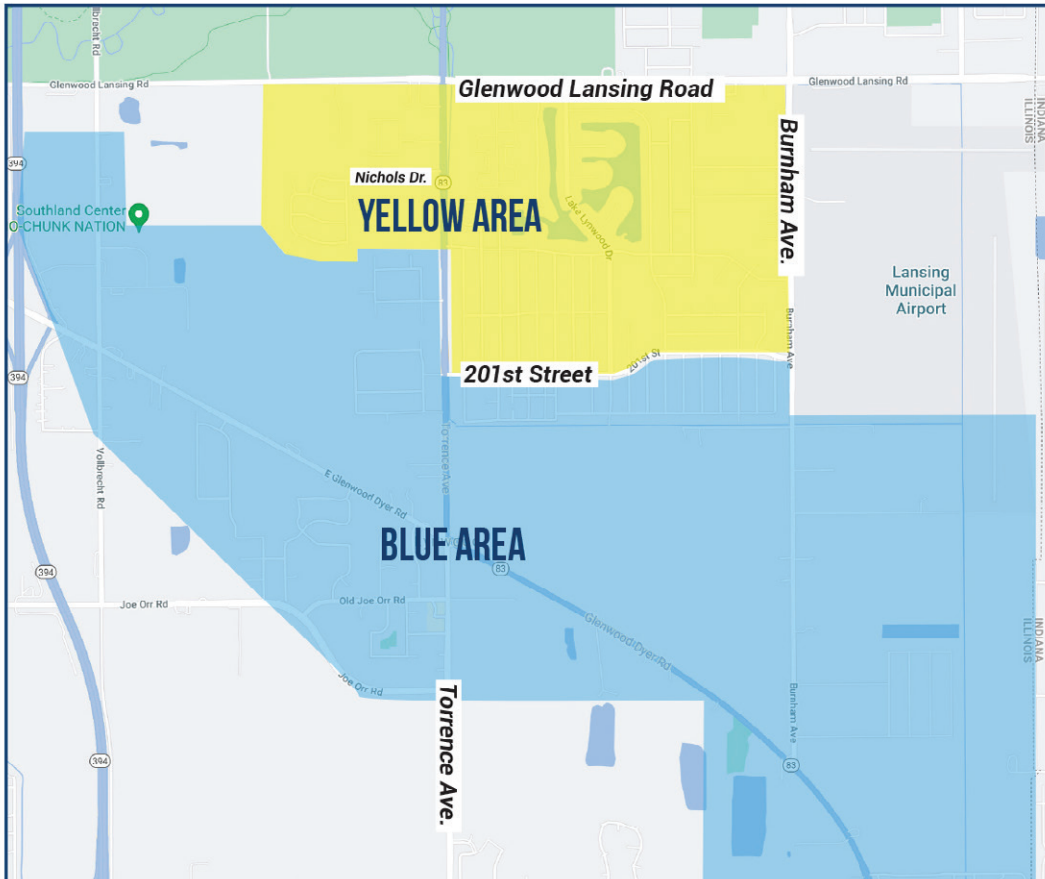

JUNE						
S	M	T	W	T	F	S
				1	2	3
4	5	6	7	8	9	10
11	12	13	14	15	16	17
18	19	20	21	22	23	24
25	26	27	28	29	30	

JULY						
S	M	T	W	T	F	S
						1
2	3	4	5	6	7	8
9	10	11	12	13	14	15
16	17	18	19	20	21	22
23	24	25	26	27	28	29
30	31					

AUGUST						
S	M	T	W	T	F	S
		1	2	3	4	5
6	7	8	9	10	11	12
13	14	15	16	17	18	19
20	21	22	23	24	25	26
27	28	29	30	31		

SEPTEMBER						
S	M	T	W	T	F	S
					1	2
3	4	5	6	7	8	9
10	11	12	13	14	15	16
17	18	19	20	21	22	23
24	25	26	27	28	29	30

DECEMBER						
S	M	T	W	T	F	S
					1	2
3	4	5	6	7	8	9
10	11	12	13	14	15	16
17	18	19	20	21	22	23
24	25	26	27	28	29	30
31						

Residents on the north side of 201st Street will have their recycling collected on the Yellow Week. Residents on the south side of 201st Street will have their recycling collected on the Blue Week.