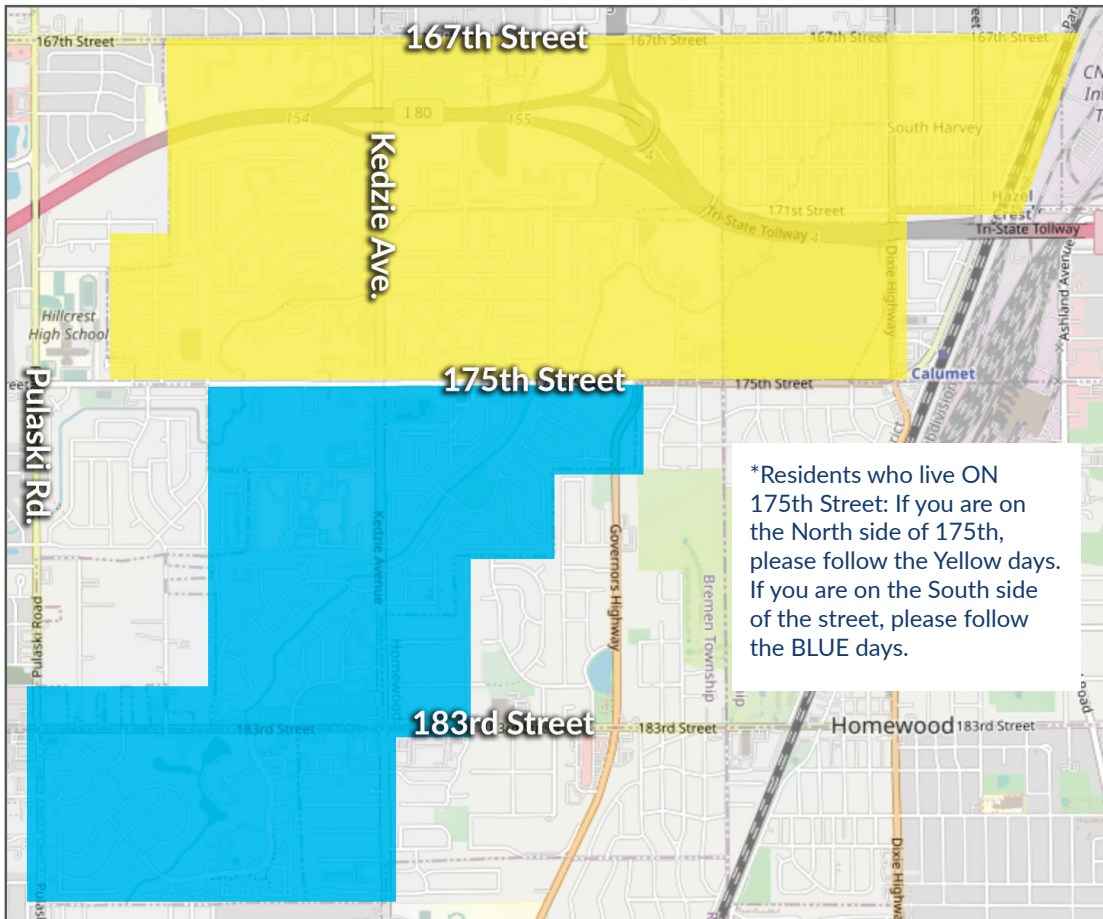

Hazel Crest

2024 Monday Recycle Schedule

Your recycling is picked up every other week. Your recycling day is highlighted on the calendar.

JANUARY						
S	M	T	W	T	F	S
	1	2	3	4	5	6
7	8	9	10	11	12	13
14	15	16	17	18	19	20
21	22	23	24	25	26	27
28	29	30	31			

FEBRUARY						
S	M	T	W	T	F	S
				1	2	3
4	5	6	7	8	9	10
11	12	13	14	15	16	17
18	19	20	21	22	23	24
25	26	27	28	29		

MARCH						
S	M	T	W	T	F	S
					1	2
	4	5	6	7	8	9
10	11	12	13	14	15	16
17	18	19	20	21	22	23
24	25	26	27	28	29	30
31						

APRIL						
S	M	T	W	T	F	S
	1	2	3	4	5	6
7	8	9	10	11	12	13
14	15	16	17	18	19	20
21	22	23	24	25	26	27
28	29	30				

MAY						
S	M	T	W	T	F	S
			1	2	3	4
5	6	7	8	9	10	11
12	13	14	15	16	17	18
19	20	21	22	23	24	25
26	27	28	29	30	31	

JUNE						
S	M	T	W	T	F	S
						1
2	3	4	5	6	7	8
9	10	11	12	13	14	15
16	17	18	19	20	21	22
23	24	25	26	27	28	29
30						

JULY						
S	M	T	W	T	F	S
	1	2	3	4	5	6
7	8	9	10	11	12	13
14	15	16	17	18	19	20
21	22	23	24	25	26	27
28	29	30	31			

AUGUST						
S	M	T	W	T	F	S
				1	2	3
4	5	6	7	8	9	10
11	12	13	14	15	16	17
18	19	20	21	22	23	24
25	26	27	28	29	30	31

SEPTEMBER						
S	M	T	W	T	F	S
1	2	3	4	5	6	7
8	9	10	11	12	13	14
15	16	17	18	19	20	21
22	23	24	25	26	27	28
29	30					

OCTOBER						
S	M	T	W	T	F	S
		1	2	3	4	5
6	7	8	9	10	11	12
13	14	15	16	17	18	19
20	21	22	23	24	25	26
27	28	29	30	31		

NOVEMBER						
S	M	T	W	T	F	S
					1	2
3	4	5	6	7	8	9
10	11	12	13	14	15	16
17	18	19	20	21	22	23
24	25	26	27	28	29	30

DECEMBER						
S	M	T	W	T	F	S
1	2	3	4	5	6	7
8	9	10	11	12	13	14
15	16	17	18	19	20	21
22	23	24	25	26	27	28
29	30	31				

Residents who live in the Yellow area, North of 175th Street, your recycling day is marked in Yellow on the calendar.

Residents who live in the Blue area, South of 175th Street, your recycling day is marked in Blue on the calendar.

Holidays are marked with Pink squares. Pick ups that fall ON or AFTER the holiday will be delayed one day that week ONLY.

*Residents who live ON 175th Street: If you are on the North side of 175th, please follow the Yellow days. If you are on the South side of the street, please follow the BLUE days.

What Should I Recycle?
Learn the Basics

SCAN ME