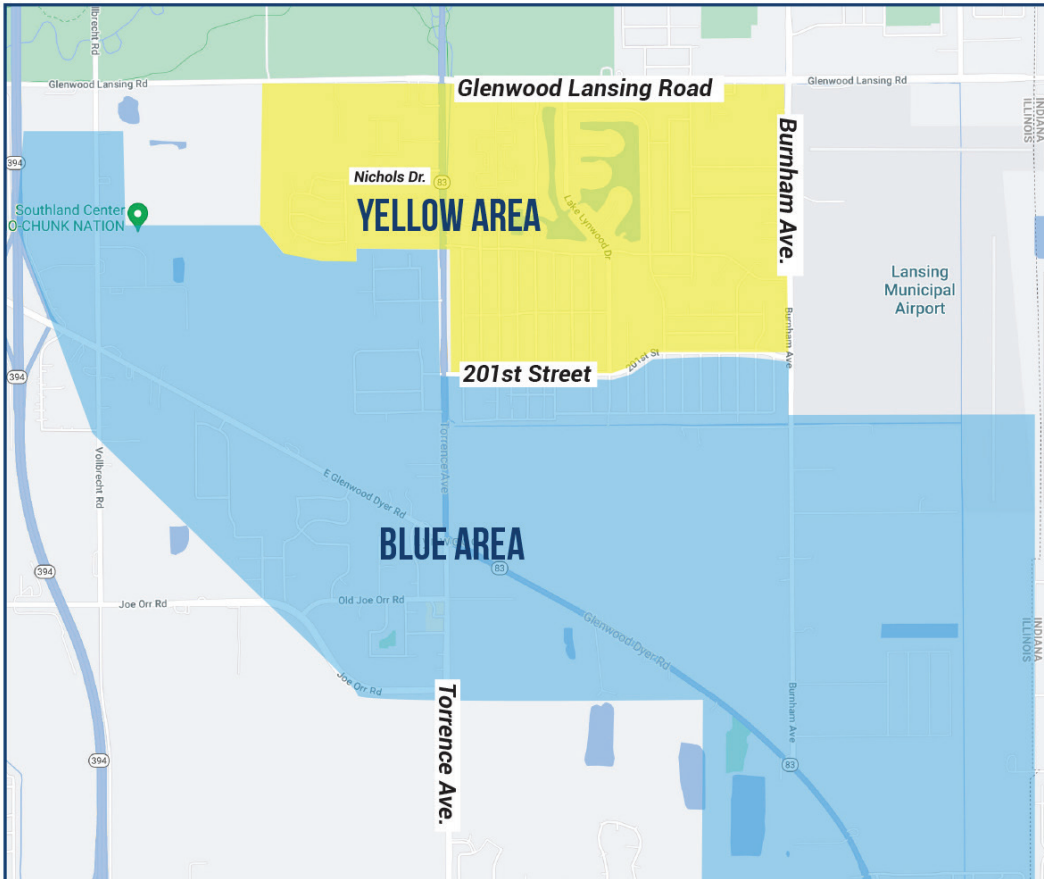

JUNE						
S	M	T	W	T	F	S
1	2	3	4	5	6	7
8	9	10	11	12	13	14
15	16	17	18	19	20	21
22	23	24	25	26	27	28
29	30					

JULY						
S	M	T	W	T	F	S
		1	2	3	4	5
6	7	8	9	10	11	12
13	14	15	16	17	18	19
20	21	22	23	24	25	26
27	28	29	30	31		

AUGUST						
S	M	T	W	T	F	S
					1	2
3	4	5	6	7	8	9
10	11	12	13	14	15	16
17	18	19	20	21	22	23
24	25	26	27	28	29	30
31						

SEPTEMBER						
S	M	T	W	T	F	S
	1	2	3	4	5	6
7	8	9	10	11	12	13
14	15	16	17	18	19	20
21	22	23	24	25	26	27
28	29	30				

DECEMBER						
S	M	T	W	T	F	S
	1	2	3	4	5	6
7	8	9	10	11	12	13
14	15	16	17	18	19	20
21	22	23	24	25	26	27
28	29	30	31			

Residents on the north side of 201st Street will have their recycling collected on the Yellow Week. Residents on the south side of 201st Street will have their recycling collected on the Blue Week.