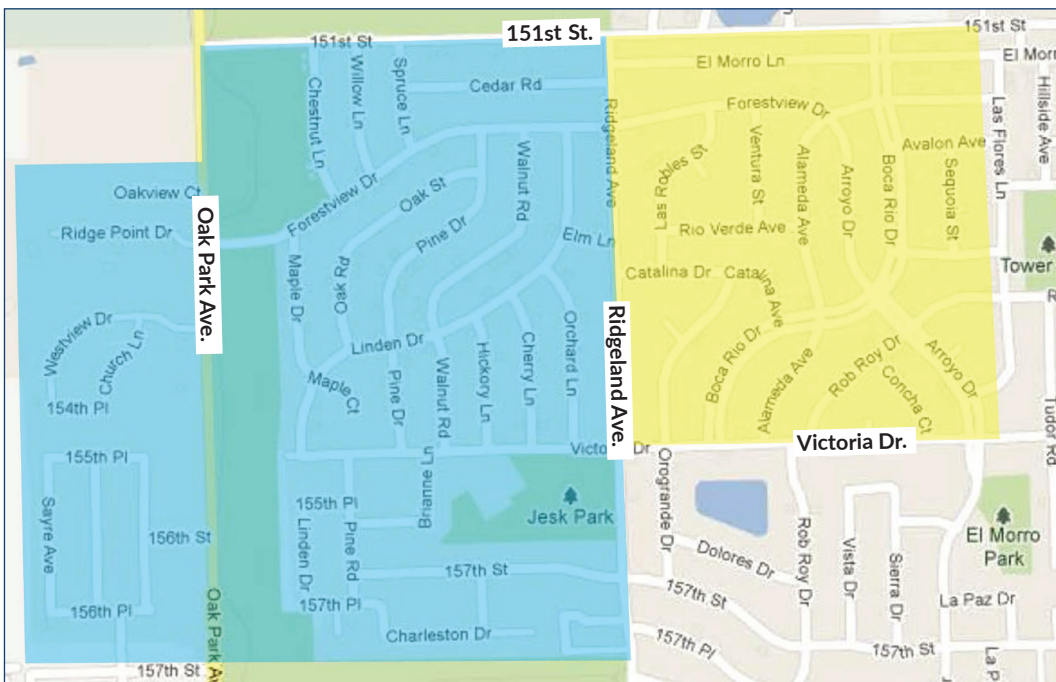

JULY						
S	M	T	W	T	F	S
		1	2	3	4	5
6	7	8	9	10	11	12
13	14	15	16	17	18	19
20	21	22	23	24	25	26
27	28	29	30	31		

AUGUST						
S	M	T	W	T	F	S
					1	2
3	4	5	6	7	8	9
10	11	12	13	14	15	16
17	18	19	20	21	22	23
24	25	26	27	28	29	30
31						

SEPTEMBER						
S	M	T	W	T	F	S
	1	2	3	4	5	6
7	8	9	10	11	12	13
14	15	16	17	18	19	20
21	22	23	24	25	26	27
28	29	30				

OCTOBER						
S	M	T	W	T	F	S
			1	2	3	4
5	6	7	8	9	10	11
12	13	14	15	16	17	18
19	20	21	22	23	24	25
26	27	28	29	30	31	

Recycling is collected every other week.

- Residents who live WEST of Ridgeland Ave., your pick up days are marked in BLUE on the calendar.
- Residents who live EAST of Ridgeland Ave., your pick up days are marked in YELLOW on the calendar.
- Holidays are marked in Pink. Pick ups that fall ON or AFTER the holiday will be delayed one day that week ONLY.