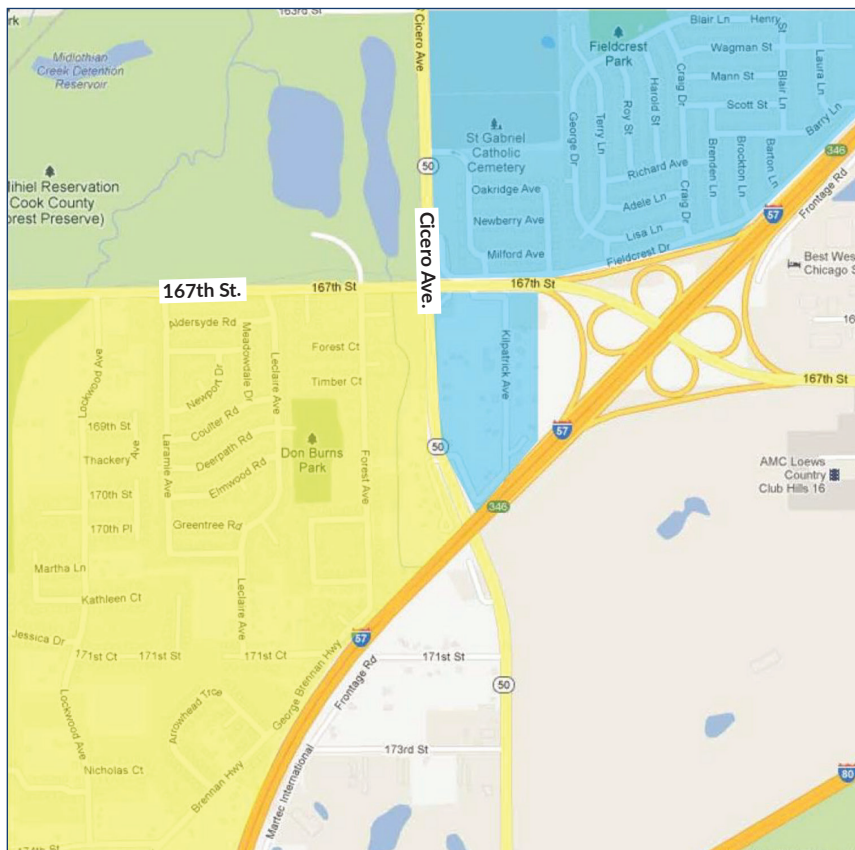

JULY						
S	M	T	W	T	F	S
		1	2	3	4	5
6	7	8	9	10	11	12
13	14	15	16	17	18	19
20	21	22	23	24	25	26
27	28	29	30	31		

AUGUST						
S	M	T	W	T	F	S
					1	2
3	4	5	6	7	8	9
10	11	12	13	14	15	16
17	18	19	20	21	22	23
24	25	26	27	28	29	30
31						

SEPTEMBER						
S	M	T	W	T	F	S
	1	2	3	4	5	6
7	8	9	10	11	12	13
14	15	16	17	18	19	20
21	22	23	24	25	26	27
28	29	30				

OCTOBER						
S	M	T	W	T	F	S
			1	2	3	4
5	6	7	8	9	10	11
12	13	14	15	16	17	18
19	20	21	22	23	24	25
26	27	28	29	30	31	

Recycling is collected every other week.

- Residents who live WEST of Cicero Ave., your pick up days are marked in YELLOW on the calendar.
- Residents who live EAST of Cicero Ave., your pick up days are marked in BLUE on the calendar.
- Holidays are marked in Pink. Pick ups that fall ON or AFTER the holiday will be delayed one day that week ONLY.