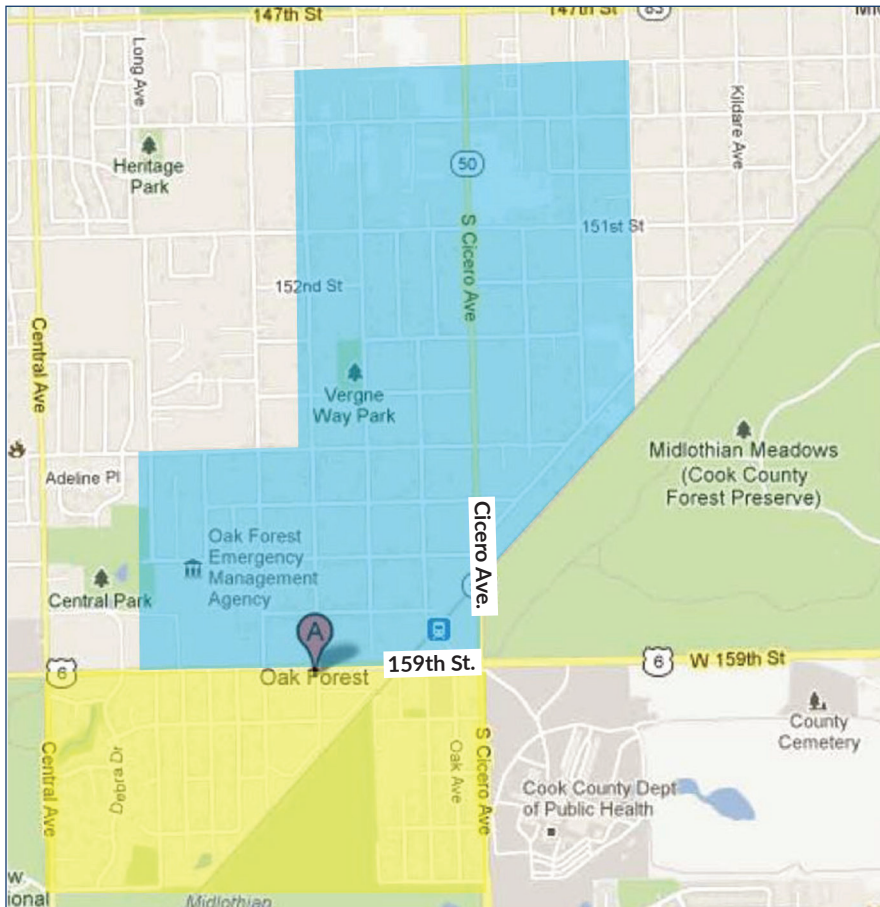

JULY						
S	M	T	W	T	F	S
		1	2	3	4	5
6	7	8	9	10	11	12
13	14	15	16	17	18	19
20	21	22	23	24	25	26
27	28	29	30	31		

AUGUST						
S	M	T	W	T	F	S
					1	2
3	4	5	6	7	8	9
10	11	12	13	14	15	16
17	18	19	20	21	22	23
24	25	26	27	28	29	30
31						

SEPTEMBER						
S	M	T	W	T	F	S
	1	2	3	4	5	6
7	8	9	10	11	12	13
14	15	16	17	18	19	20
21	22	23	24	25	26	27
28	29	30				

OCTOBER						
S	M	T	W	T	F	S
			1	2	3	4
5	6	7	8	9	10	11
12	13	14	15	16	17	18
19	20	21	22	23	24	25
26	27	28	29	30	31	

NOVEMBER						
S	M	T	W	T	F	S
						1
2	3	4	5	6	7	8
9	10	11	12	13	14	15
16	17	18	19	20	21	22
23	24	25	26	27	28	29
30						

DECEMBER						
S	M	T	W	T	F	S
	1	2	3	4	5	6
7	8	9	10	11	12	13
14	15	16	17	18	19	20
21	22	23	24	25	26	27
28	29	30	31			

Recycling is collected every other week.

-  Residents who live SOUTH of 159th Street, your pick up days are marked in YELLOW on the calendar.
-  Residents who live NORTH of 159th Street, your pick up days are marked in BLUE on the calendar.
-  Holidays are marked in Pink. Pick ups that fall ON or AFTER the holiday will be delayed one day that week ONLY.