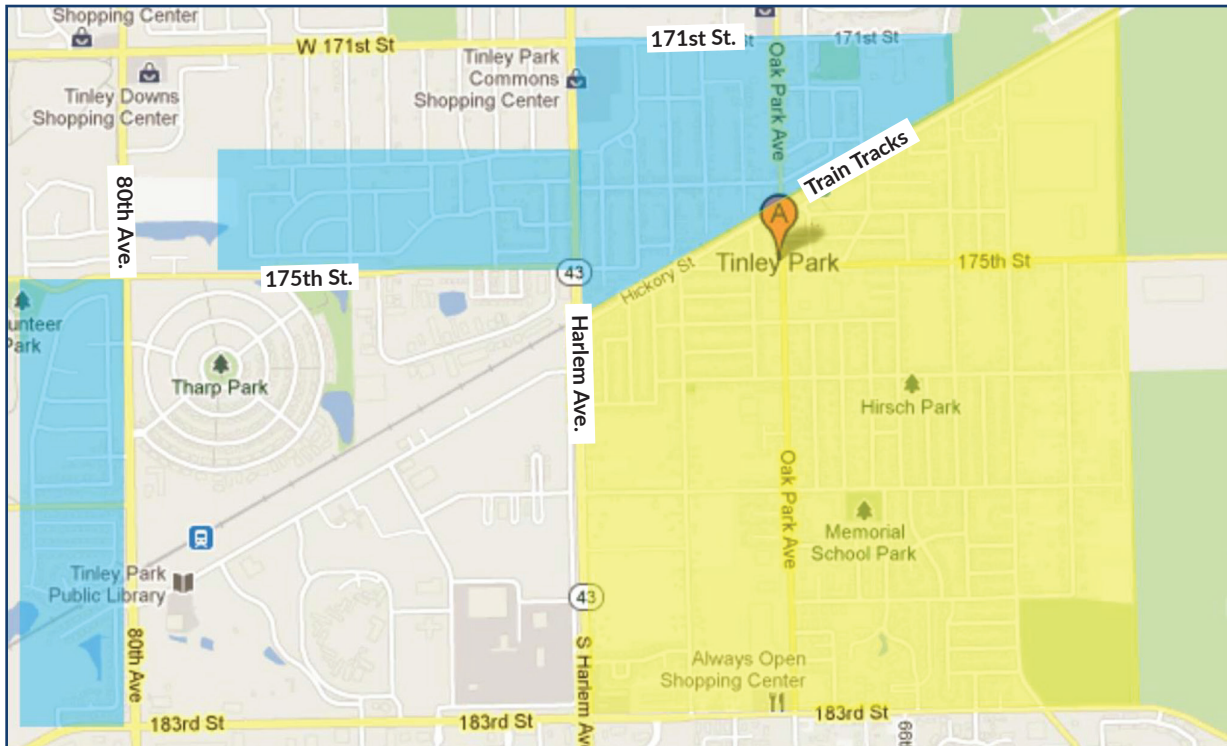

JULY						
S	M	T	W	T	F	S
		1	2	3	4	5
6	7	8	9	10	11	12
13	14	15	16	17	18	19
20	21	22	23	24	25	26
27	28	29	30	31		

AUGUST						
S	M	T	W	T	F	S
					1	2
3	4	5	6	7	8	9
10	11	12	13	14	15	16
17	18	19	20	21	22	23
24	25	26	27	28	29	30
31						

SEPTEMBER						
S	M	T	W	T	F	S
	1	2	3	4	5	6
7	8	9	10	11	12	13
14	15	16	17	18	19	20
21	22	23	24	25	26	27
28	29	30				

OCTOBER						
S	M	T	W	T	F	S
			1	2	3	4
5	6	7	8	9	10	11
12	13	14	15	16	17	18
19	20	21	22	23	24	25
26	27	28	29	30	31	

 Holidays are marked in **Pink**. Pick ups that fall ON or AFTER the holiday will be delayed one day that week ONLY.

What Should I Recycle?
Learn the Basics

 SCAN ME

 Residents who live on the NORTH side of the train tracks, your pick up days are marked in BLUE on the calendar. *Also included is a small section south of the tracks including Killarney Ct., Tralee Trail, Abbey Rd., Abby Ct., and Cork Rd.