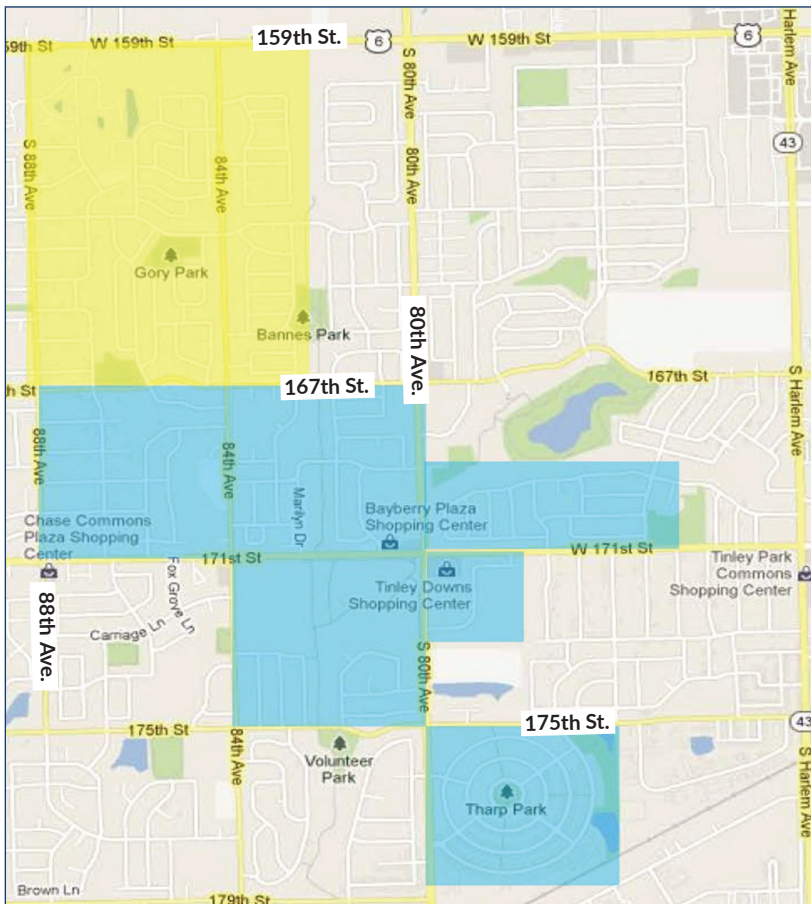

JULY						
S	M	T	W	T	F	S
		1	2	3	4	5
6	7	8	9	10	11	12
13	14	15	16	17	18	19
20	21	22	23	24	25	26
27	28	29	30	31		

AUGUST						
S	M	T	W	T	F	S
					1	2
3	4	5	6	7	8	9
10	11	12	13	14	15	16
17	18	19	20	21	22	23
24	25	26	27	28	29	30
31						

SEPTEMBER						
S	M	T	W	T	F	S
	1	2	3	4	5	6
7	8	9	10	11	12	13
14	15	16	17	18	19	20
21	22	23	24	25	26	27
28	29	30				

OCTOBER						
S	M	T	W	T	F	S
			1	2	3	4
5	6	7	8	9	10	11
12	13	14	15	16	17	18
19	20	21	22	23	24	25
26	27	28	29	30	31	

NOVEMBER						
S	M	T	W	T	F	S
						1
2	3	4	5	6	7	8
9	10	11	12	13	14	15
16	17	18	19	20	21	22
23	24	25	26	27	28	29
30						

DECEMBER						
S	M	T	W	T	F	S
	1	2	3	4	5	6
7	8	9	10	11	12	13
14	15	16	17	18	19	20
21	22	23	24	25	26	27
28	29	30	31			

-  Residents who live on the NORTH of 167th Street, your pick up days are marked in YELLOW on the calendar. * This includes residents that live ON the north side of 167th Street.
-  Residents who live on the SOUTH of 167th Street, your pick up days are marked in BLUE on the calendar. * This includes residents that live ON the south side of 167th Street.
-  Holidays are marked in **Pink**. Pick ups that fall ON or AFTER the holiday will be delayed one day that week ONLY.