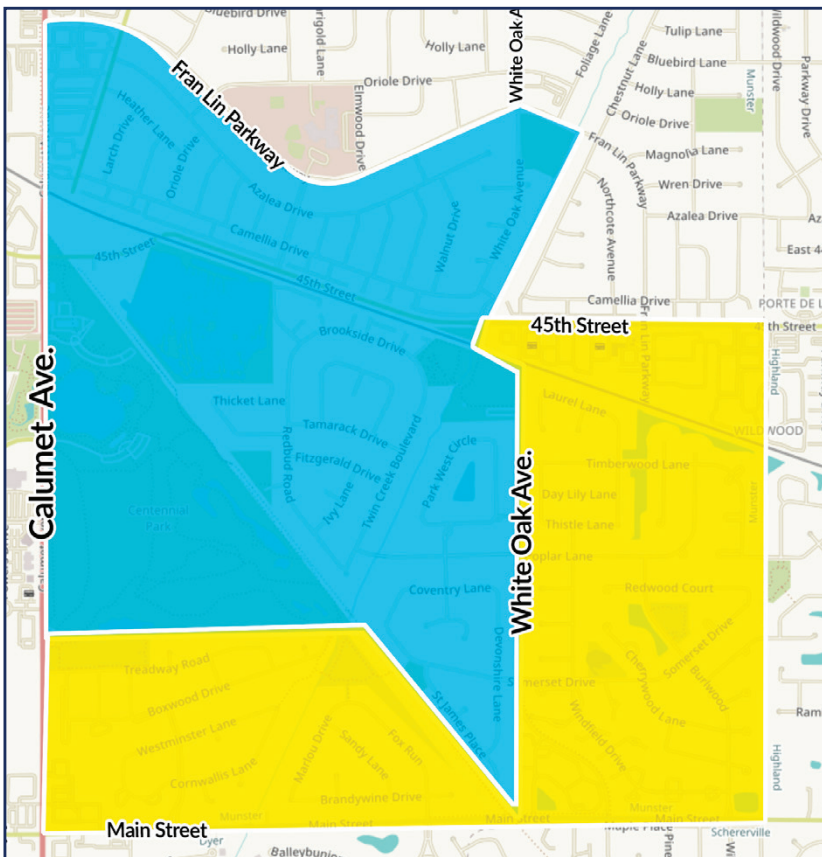

JUNE						
S	M	T	W	T	F	S
	1	2	3	4	5	6
7	8	9	10	11	12	13
14	15	16	17	18	19	20
21	22	23	24	25	26	27
28	29	30				

JULY						
S	M	T	W	T	F	S
			1	2	3	4
5	6	7	8	9	10	11
12	13	14	15	16	17	18
19	20	21	22	23	24	25
26	27	28	29	30	31	

AUGUST						
S	M	T	W	T	F	S
						1
2	3	4	5	6	7	8
9	10	11	12	13	14	15
16	17	18	19	20	21	22
23	24	25	26	27	28	29
30	31					

SEPTEMBER						
S	M	T	W	T	F	S
		1	2	3	4	5
6	7	8	9	10	11	12
13	14	15	16	17	18	19
20	21	22	23	24	25	26
27	28	29	30			

DECEMBER						
S	M	T	W	T	F	S
		1	2	3	4	5
6	7	8	9	10	11	12
13	14	15	16	17	18	19
20	21	22	23	24	25	26
27	28	29	30	31		

Recycling is collected every other week.

- Residents who live in the Yellow area, your recycling day is marked in Yellow on the calendar.
- Residents who live in the Blue area, your recycling day is marked in Blue on the calendar.
- Holidays are marked in Pink. Pick ups that fall ON or AFTER the holiday will be delayed one day that week ONLY.