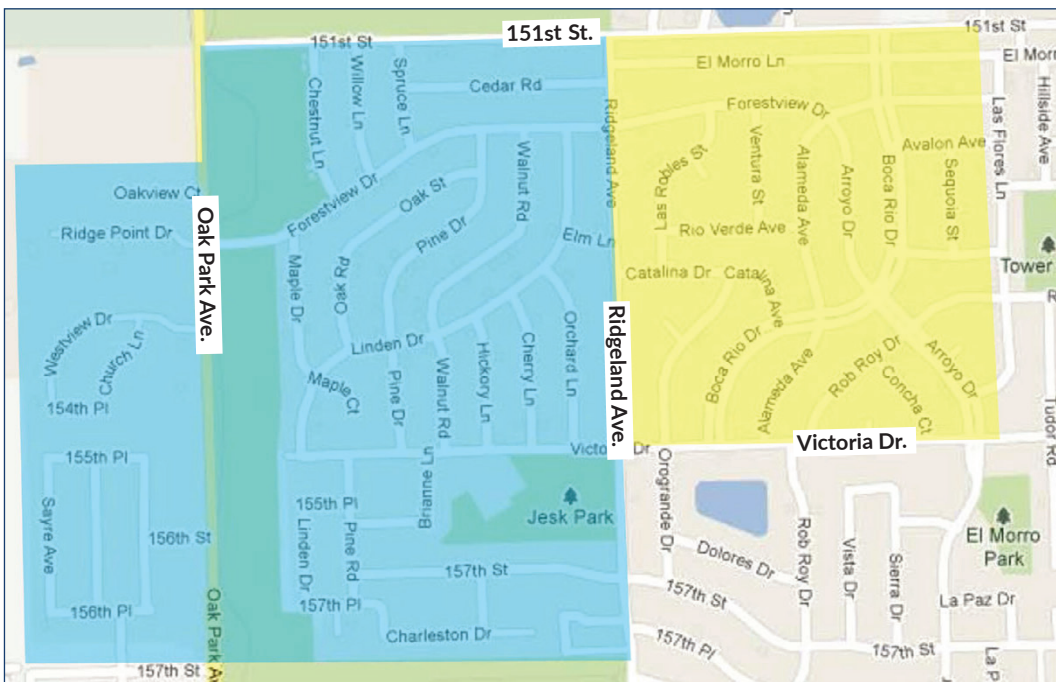

JULY						
S	M	T	W	T	F	S
			1	2	3	4
5	6	7	8	9	10	11
12	13	14	15	16	17	18
19	20	21	22	23	24	25
26	27	28	29	30	31	

AUGUST						
S	M	T	W	T	F	S
						1
2	3	4	5	6	7	8
9	10	11	12	13	14	15
16	17	18	19	20	21	22
23	24	25	26	27	28	29
30	31					

SEPTEMBER						
S	M	T	W	T	F	S
		1	2	3	4	5
6	7	8	9	10	11	12
13	14	15	16	17	18	19
20	21	22	23	24	25	26
27	28	29	30			

OCTOBER						
S	M	T	W	T	F	S
				1	2	3
4	5	6	7	8	9	10
11	12	13	14	15	16	17
18	19	20	21	22	23	24
25	26	27	28	29	30	31

Recycling is collected every other week.

- Residents who live WEST of Ridgeland Ave., your pick up days are marked in BLUE on the calendar.
- Residents who live EAST of Ridgeland Ave., your pick up days are marked in YELLOW on the calendar.
- Holidays are marked in Pink. Pick ups that fall ON or AFTER the holiday will be delayed one day that week ONLY.