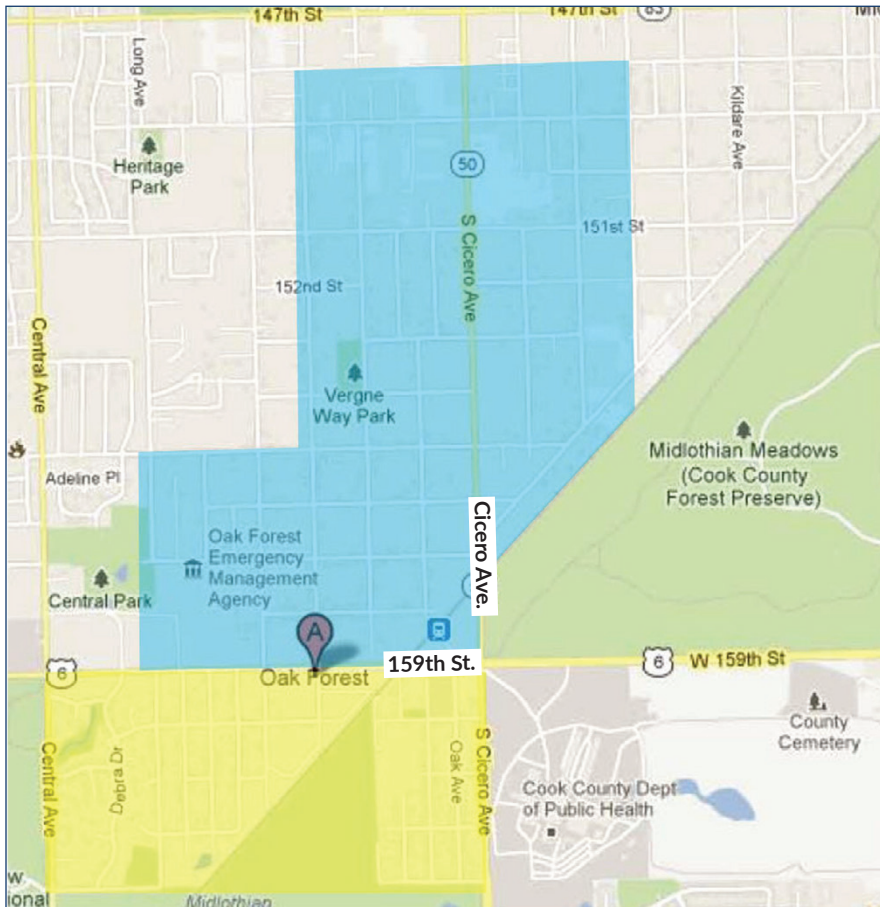

JUNE						
S	M	T	W	T	F	S
	1	2	3	4	5	6
7	8	9	10	11	12	13
14	15	16	17	18	19	20
21	22	23	24	25	26	27
28	29	30				

JULY						
S	M	T	W	T	F	S
			1	2	3	4
5	6	7	8	9	10	11
12	13	14	15	16	17	18
19	20	21	22	23	24	25
26	27	28	29	30	31	

AUGUST						
S	M	T	W	T	F	S
						1
2	3	4	5	6	7	8
9	10	11	12	13	14	15
16	17	18	19	20	21	22
23	24	25	26	27	28	29
30	31					

SEPTEMBER						
S	M	T	W	T	F	S
		1	2	3	4	5
6	7	8	9	10	11	12
13	14	15	16	17	18	19
20	21	22	23	24	25	26
27	28	29	30			

DECEMBER						
S	M	T	W	T	F	S
		1	2	3	4	5
6	7	8	9	10	11	12
13	14	15	16	17	18	19
20	21	22	23	24	25	26
27	28	29	30	31		

Recycling is collected every other week.

-  Residents who live SOUTH of 159th Street, your pick up days are marked in YELLOW on the calendar.
-  Residents who live NORTH of 159th Street, your pick up days are marked in BLUE on the calendar.
-  Holidays are marked in Pink. Pick ups that fall ON or AFTER the holiday will be delayed one day that week ONLY.