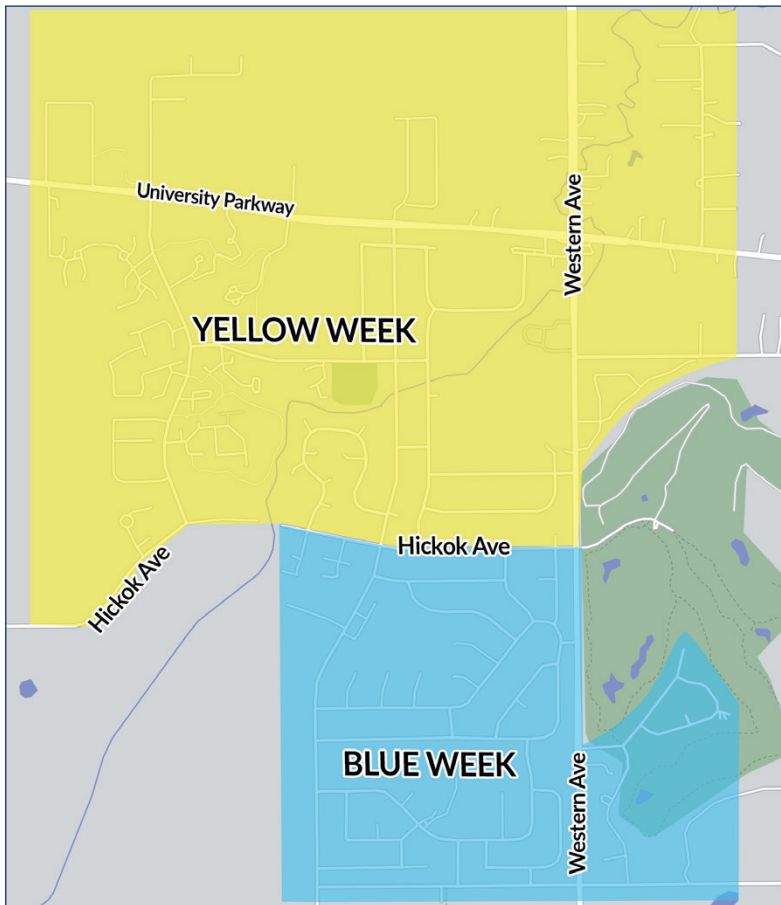

MAY						
S	M	T	W	T	F	S
					1	2
					1	2
3	4	5	6	7	8	9
10	11	12	13	14	15	16
17	18	19	20	21	22	23
24	25	26	27	28	29	30
31						

JUNE						
S	M	T	W	T	F	S
	1	2	3	4	5	6
	1	2	3	4	5	6
7	8	9	10	11	12	13
14	15	16	17	18	19	20
21	22	23	24	25	26	27
28	29	30				

JULY						
S	M	T	W	T	F	S
			1	2	3	4
			1	2	3	4
5	6	7	8	9	10	11
12	13	14	15	16	17	18
19	20	21	22	23	24	25
26	27	28	29	30	31	

AUGUST						
S	M	T	W	T	F	S
						1
						1
2	3	4	5	6	7	8
9	10	11	12	13	14	15
16	17	18	19	20	21	22
23	24	25	26	27	28	29
30	31					

SEPTEMBER						
S	M	T	W	T	F	S
		1	2	3	4	5
		1	2	3	4	5
6	7	8	9	10	11	12
13	14	15	16	17	18	19
20	21	22	23	24	25	26
27	28	29	30			

OCTOBER						
S	M	T	W	T	F	S
				1	2	3
				1	2	3
4	5	6	7	8	9	10
11	12	13	14	15	16	17
18	19	20	21	22	23	24
25	26	27	28	29	30	31

Recycling is collected every other week. Please find your street on the map. The color coordinates with your recycling collection week.

* Residents that live on Pine Trace Court and Pine Woods Court please follow the Yellow days on the recycling Calendar